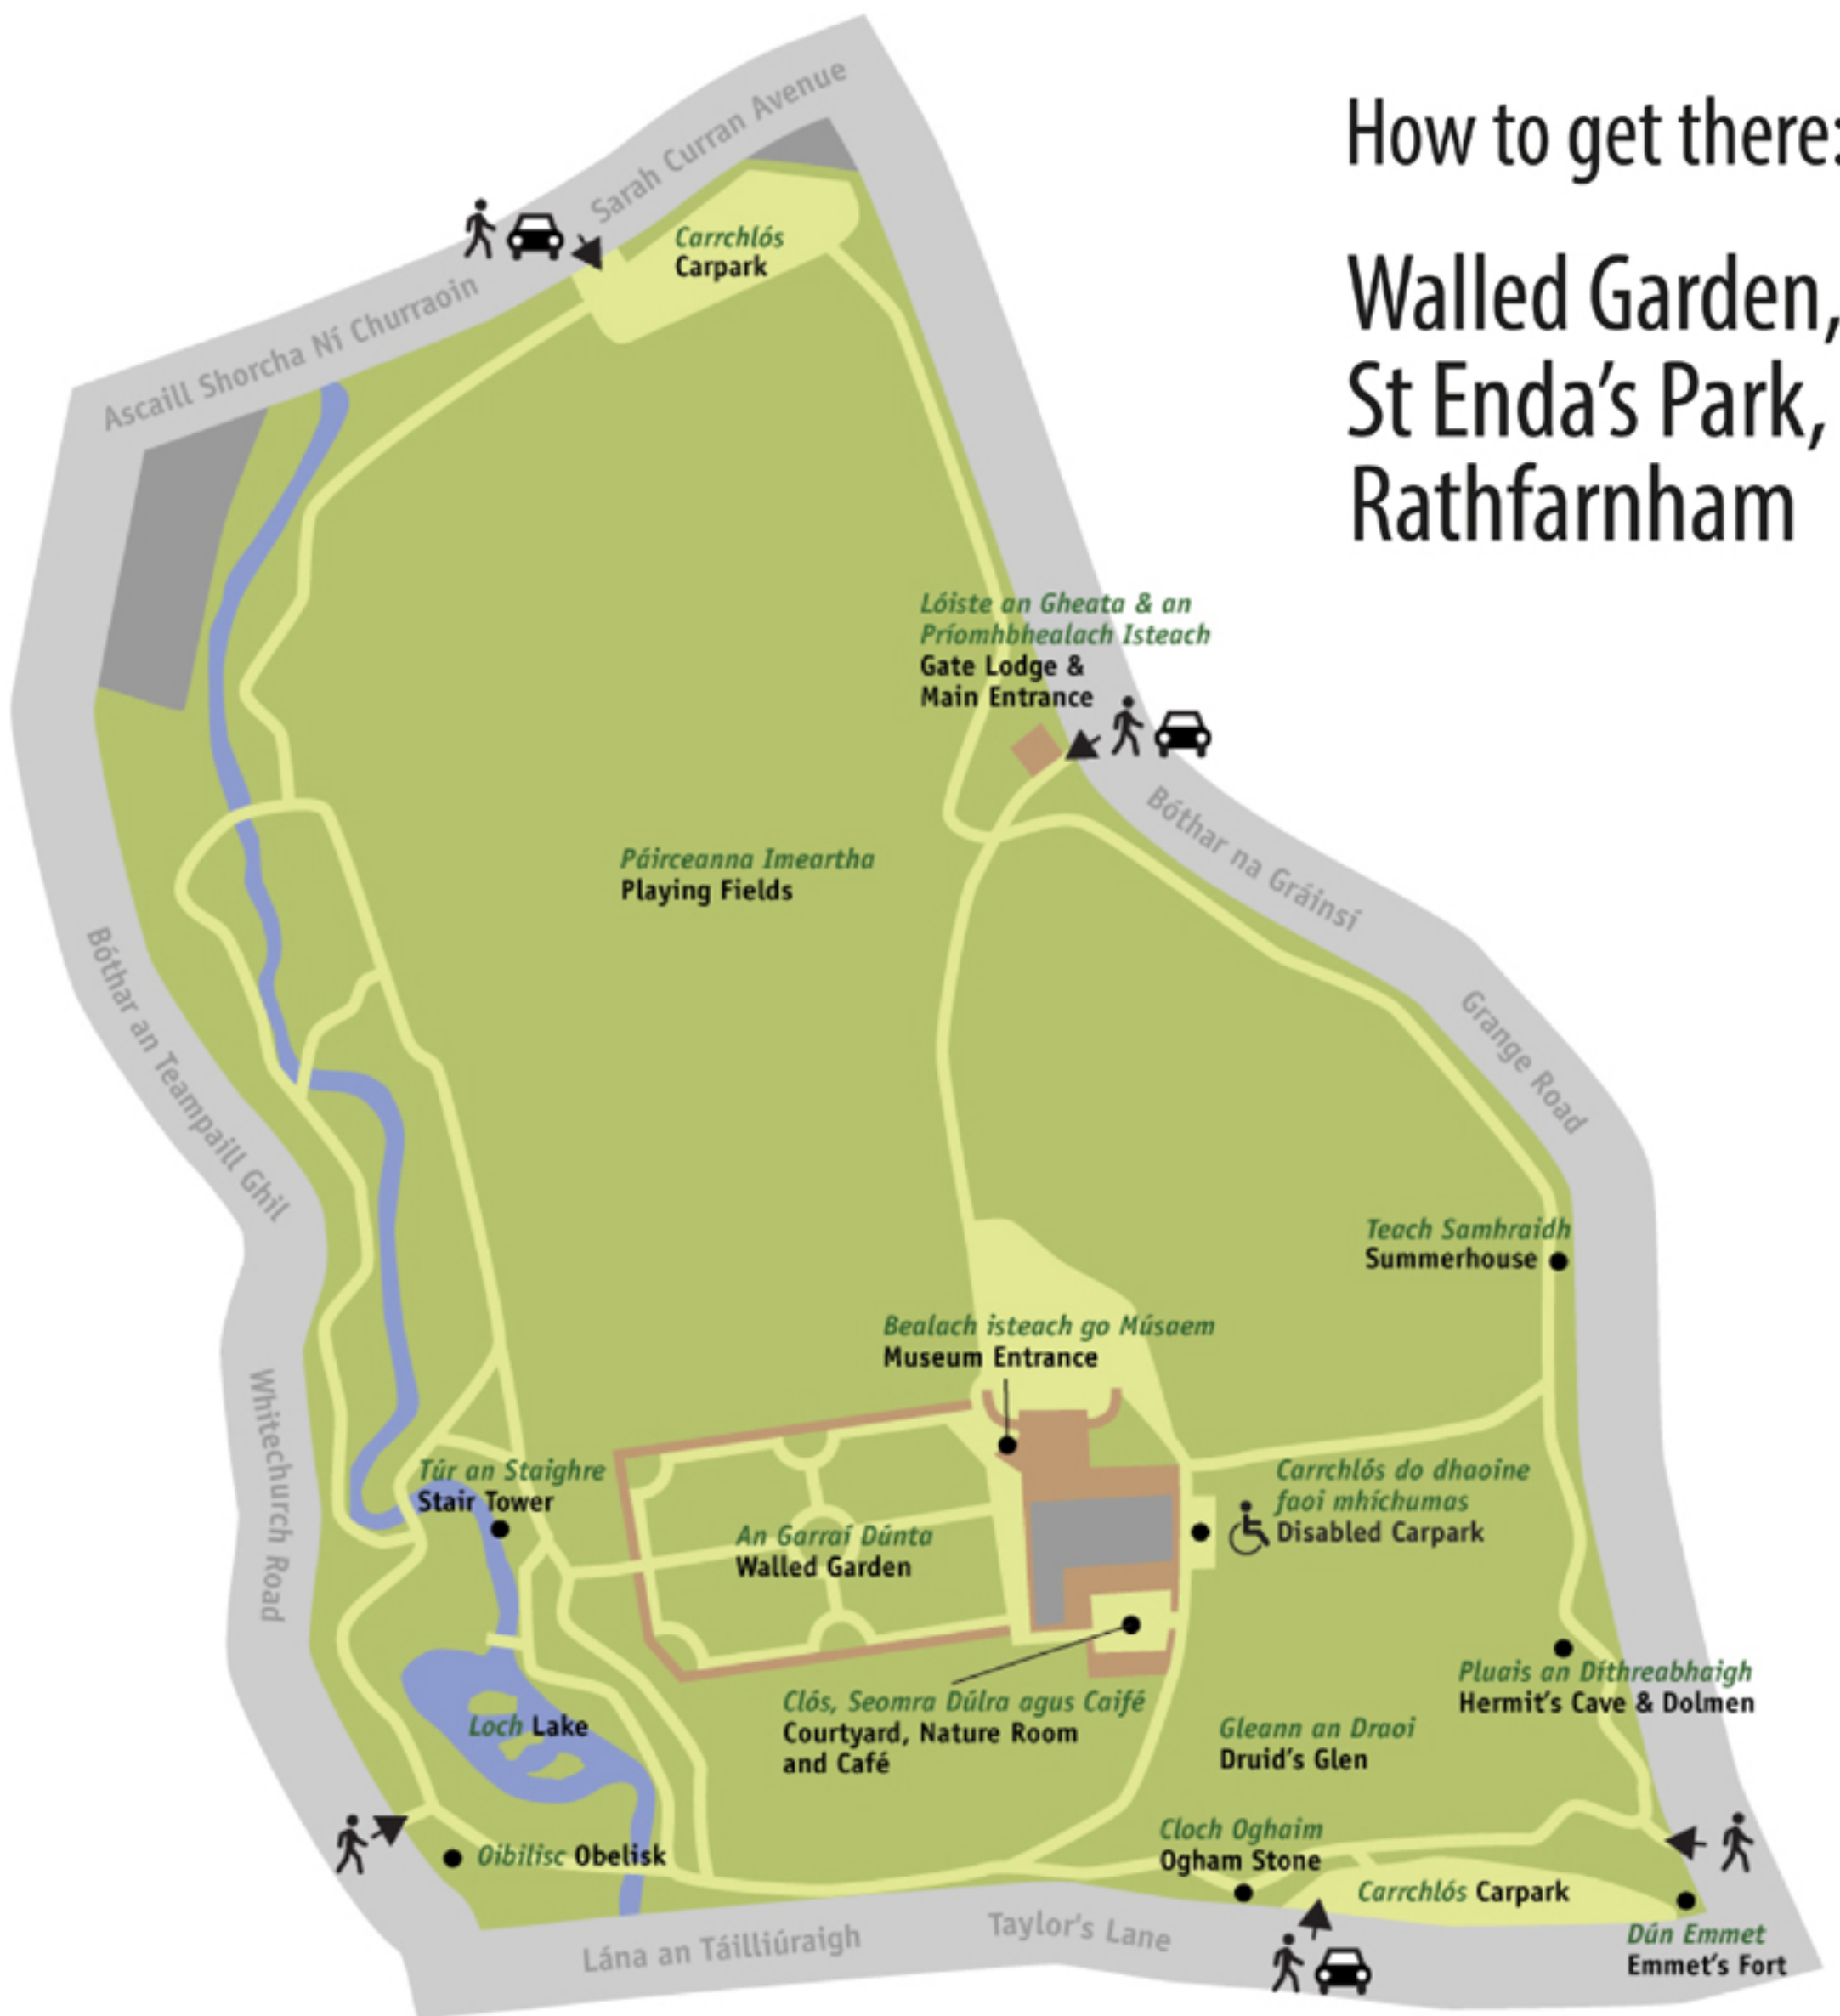

How to get there:

Walled Garden, St Enda's Park, Rathfarnham

For further information on The Balally Players Theatre Company
www.balallyplayers.com

The Balally Players Theatre Company